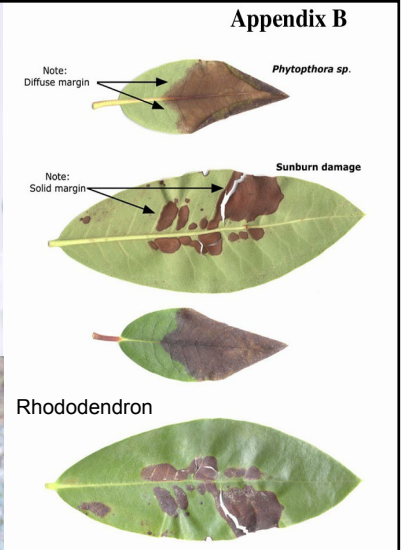

Buckeye

Buckeye

Symptomology of Infection by *Phytophthora ramorum*

For sources and updates, please visit:
www.suddenoakdeath.org

Redwood

Bay Laurel

Appendix B

Big Leaf Maple