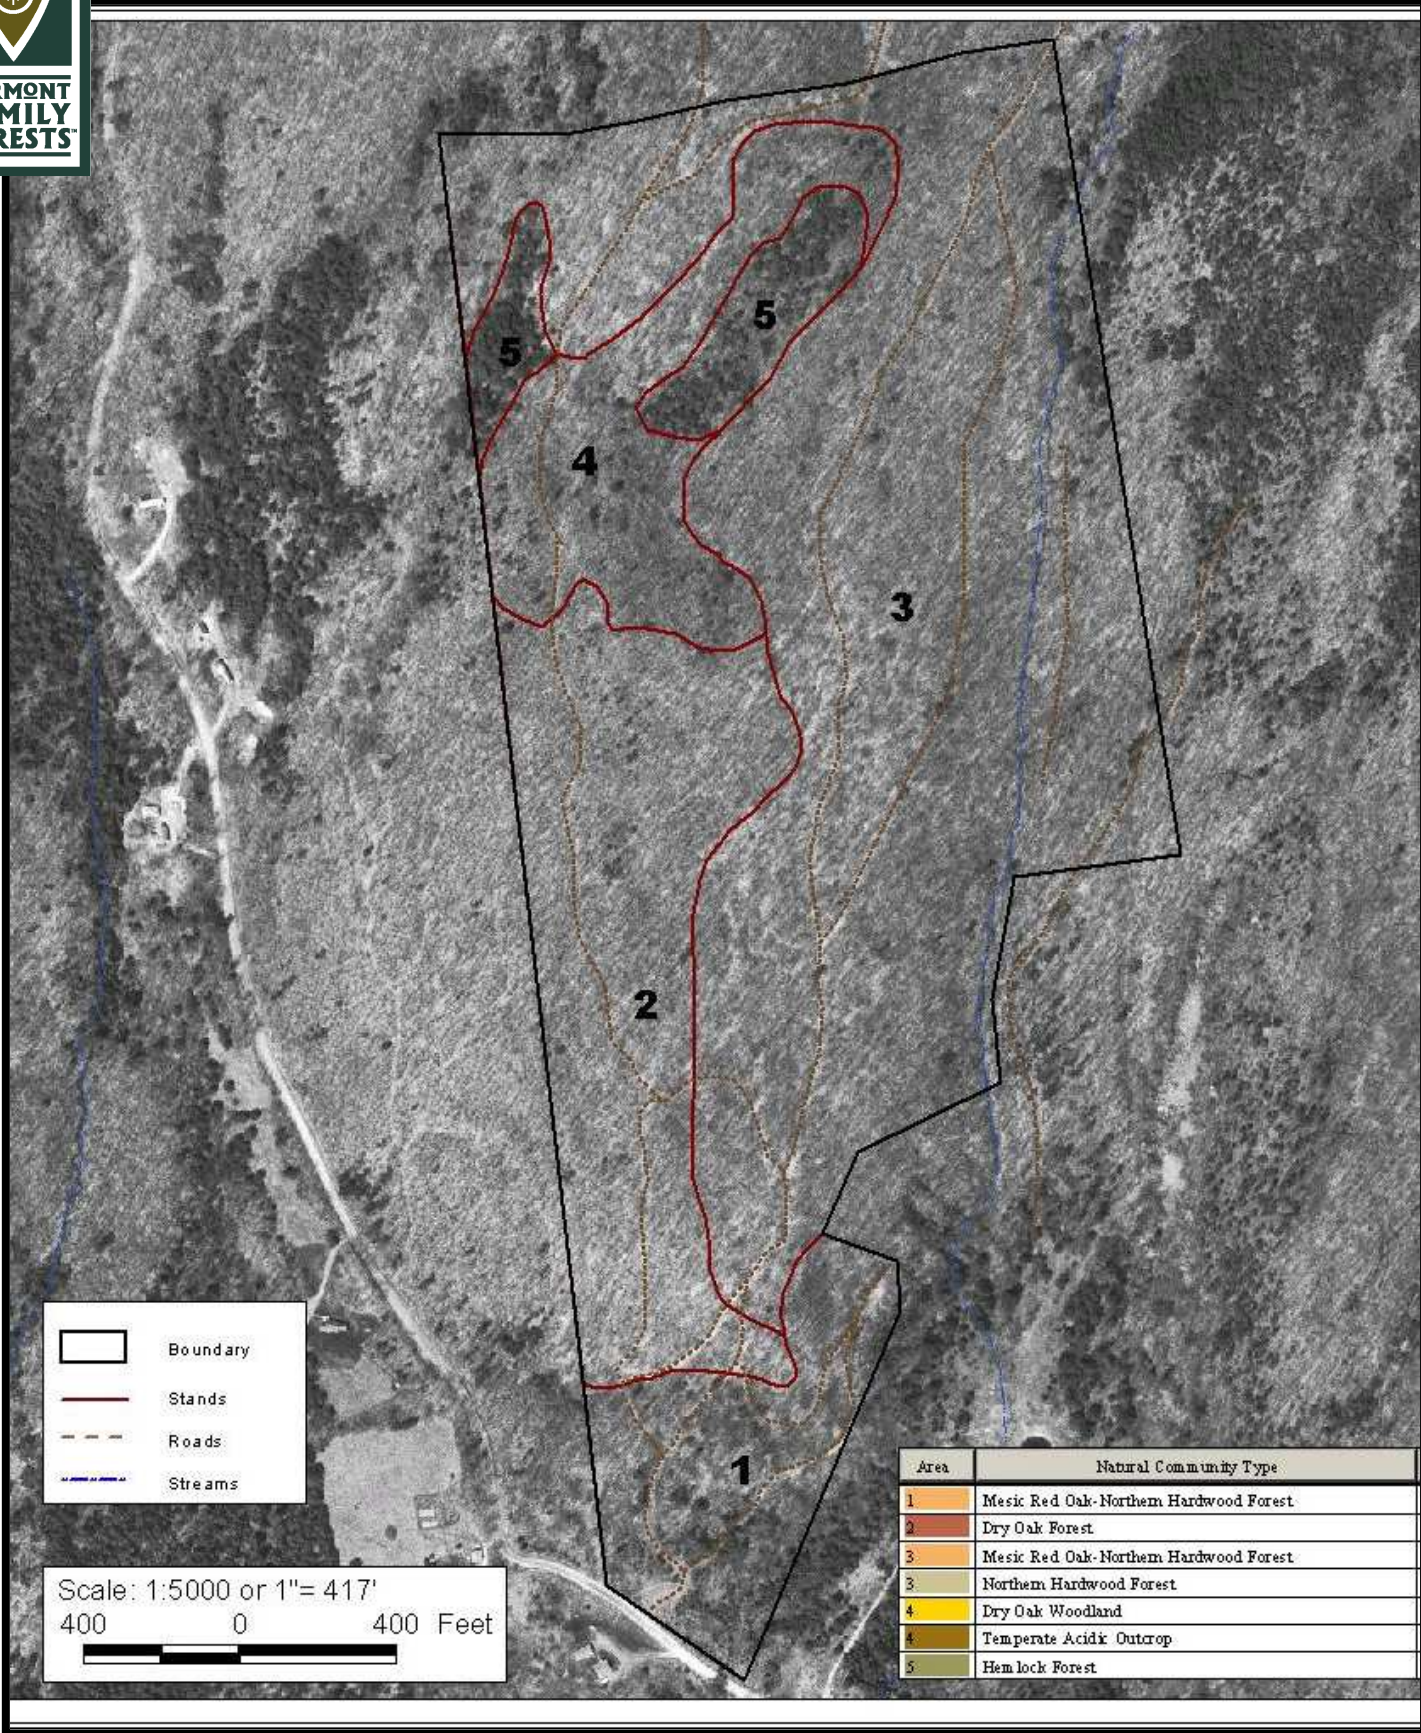

Little Hogback Community Forest, LLC

	Boundary
	Stands
	Roads
	Streams

Scale: 1:5000 or 1"= 417'
 400 0 400 Feet

Area	Natural Community Type
1	Mesic Red Oak-Northern Hardwood Forest
2	Dry Oak Forest
3	Mesic Red Oak-Northern Hardwood Forest
3	Northern Hardwood Forest
4	Dry Oak Woodland
4	Temperate Acidic Outcrop
5	Hem lock Forest