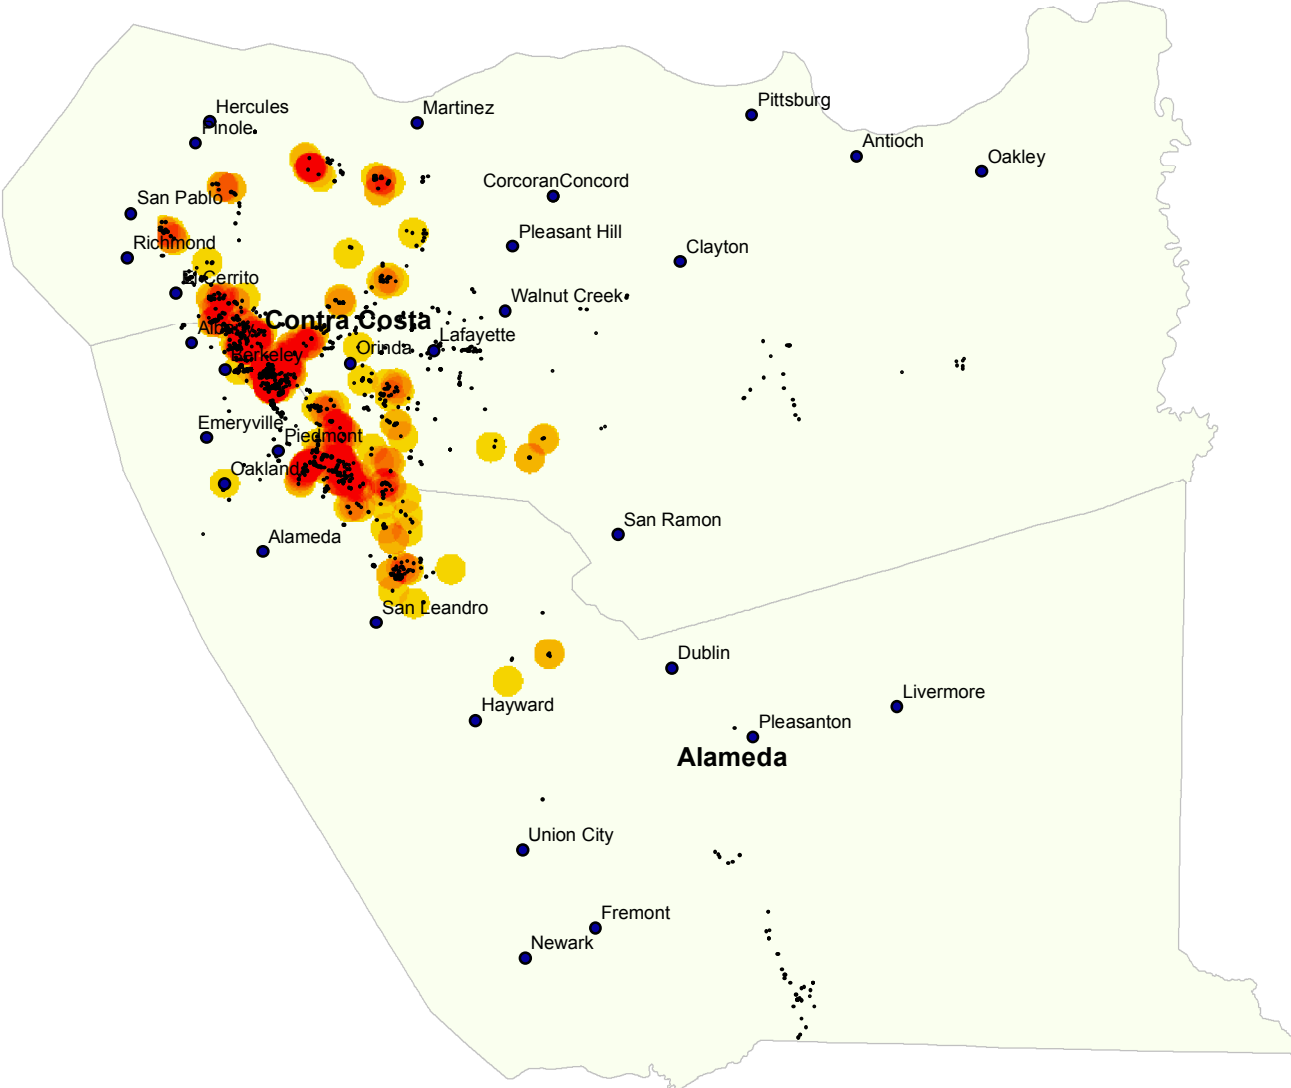

Density map of trees affected by Sudden Oak Death based on the SODmap available at www.sodmap.org East Bay, California

- EastBay_Cities

Average SOD infections per sq. km.

Sudden Oak Death infections

- Negative for SOD