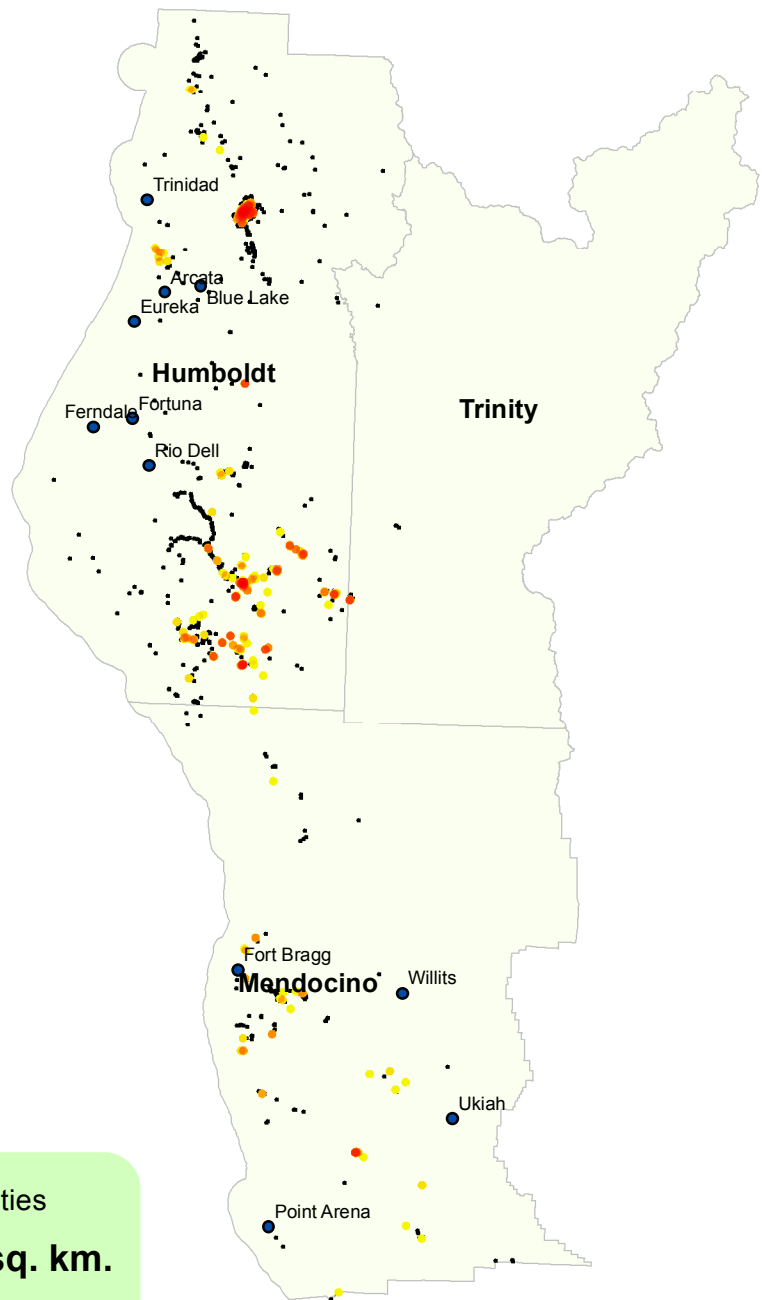

Density map of trees affected by Sudden Oak Death based on the SODmap available at www.sodmap.org Humboldt, Mendocino, and Trinity counties, California

• Humboldt_Mendocino_Trinity_Cities

Average SOD infections per sq. km.

Sudden Oak Death infections

• Negative for SOD

0 20 40 80 Kilometers