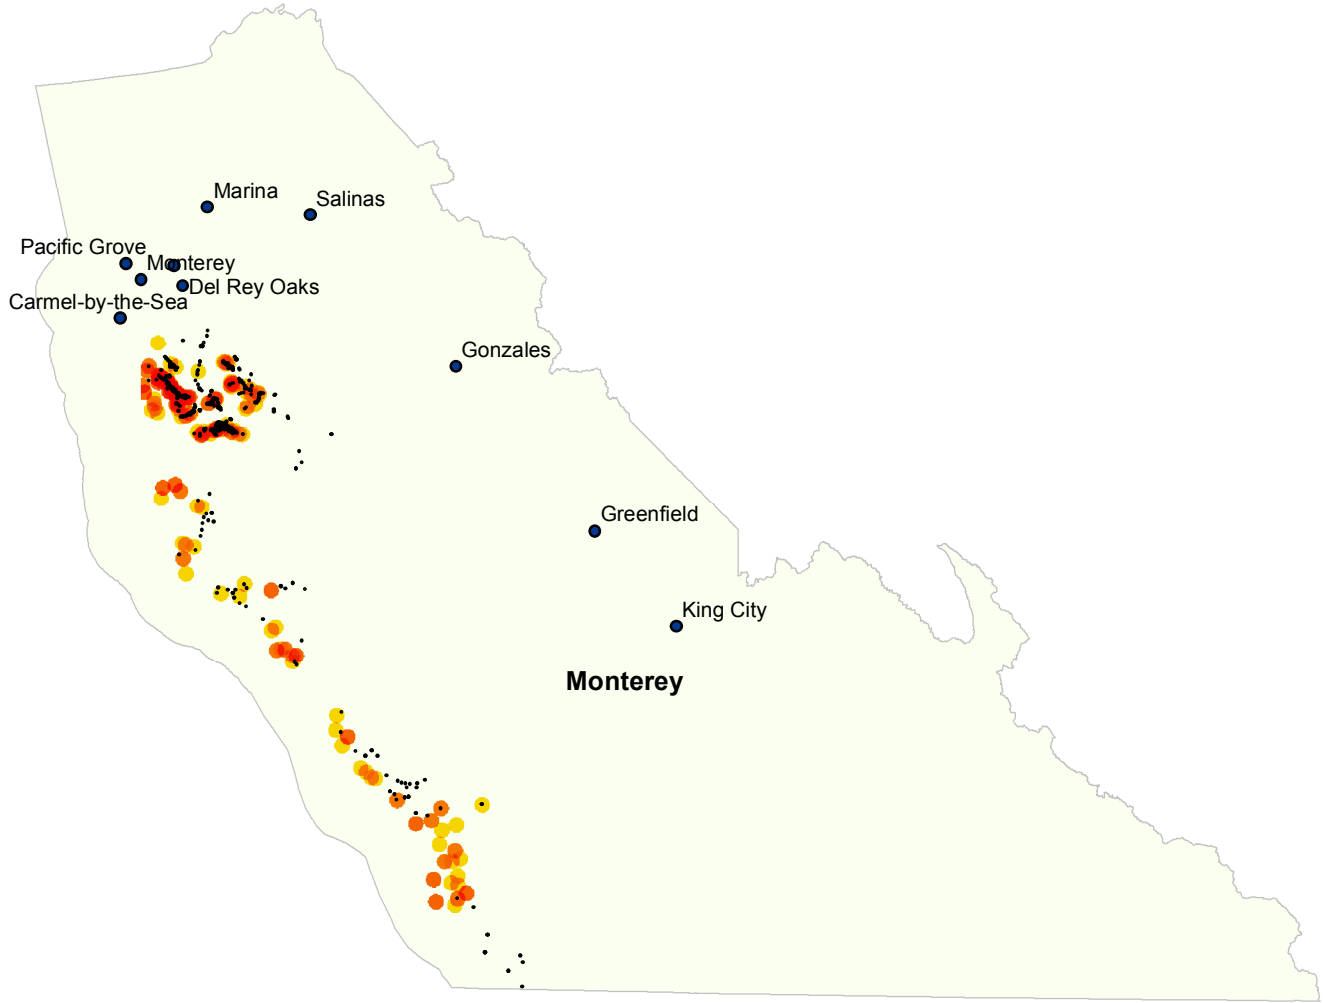

Density map of trees affected by Sudden Oak Death based on the SODmap available at www.sodmap.org Monterey County, California

• MontereyCities

Average SOD infections per sq. km.

High : 18.7803

Low : 0

Sudden Oak Death Infections

· Negative for SOD