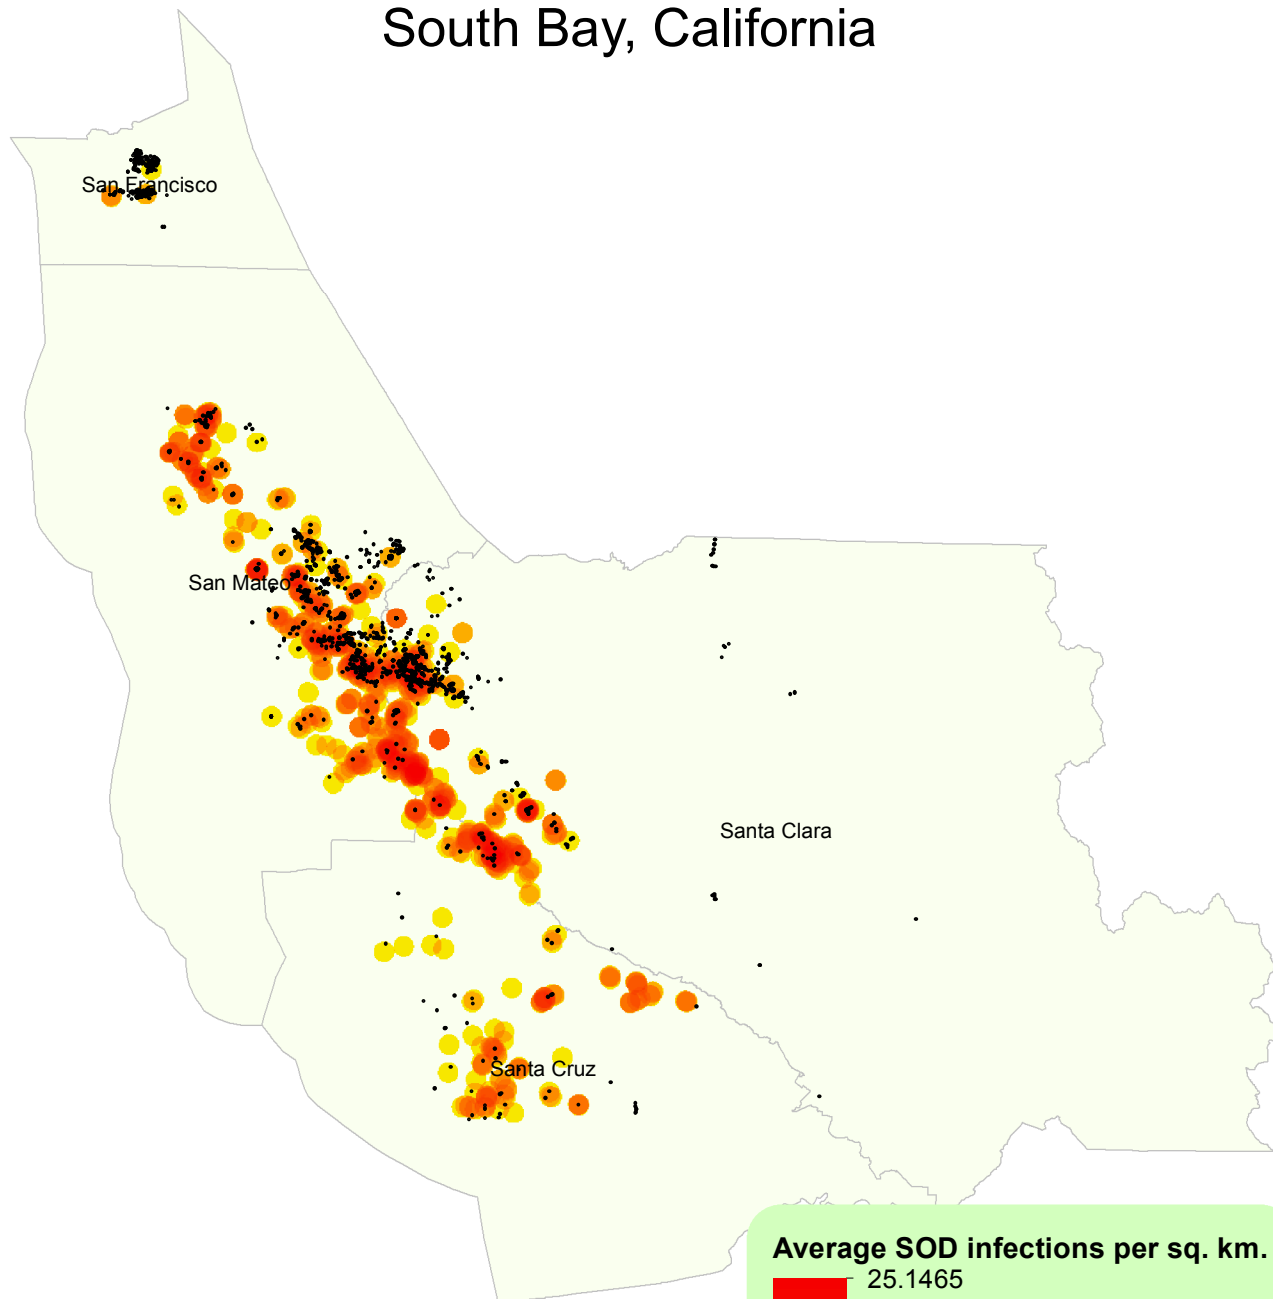

Density map of trees affected by Sudden Oak Death based on the SODmap available at www.sodmap.org South Bay, California

0 5 10 20 Kilometers
|-----|-----|-----|-----|

Average SOD infections per sq. km.

25.1465
20
10
0

Sudden Oak Death infections

• Negative for SOD