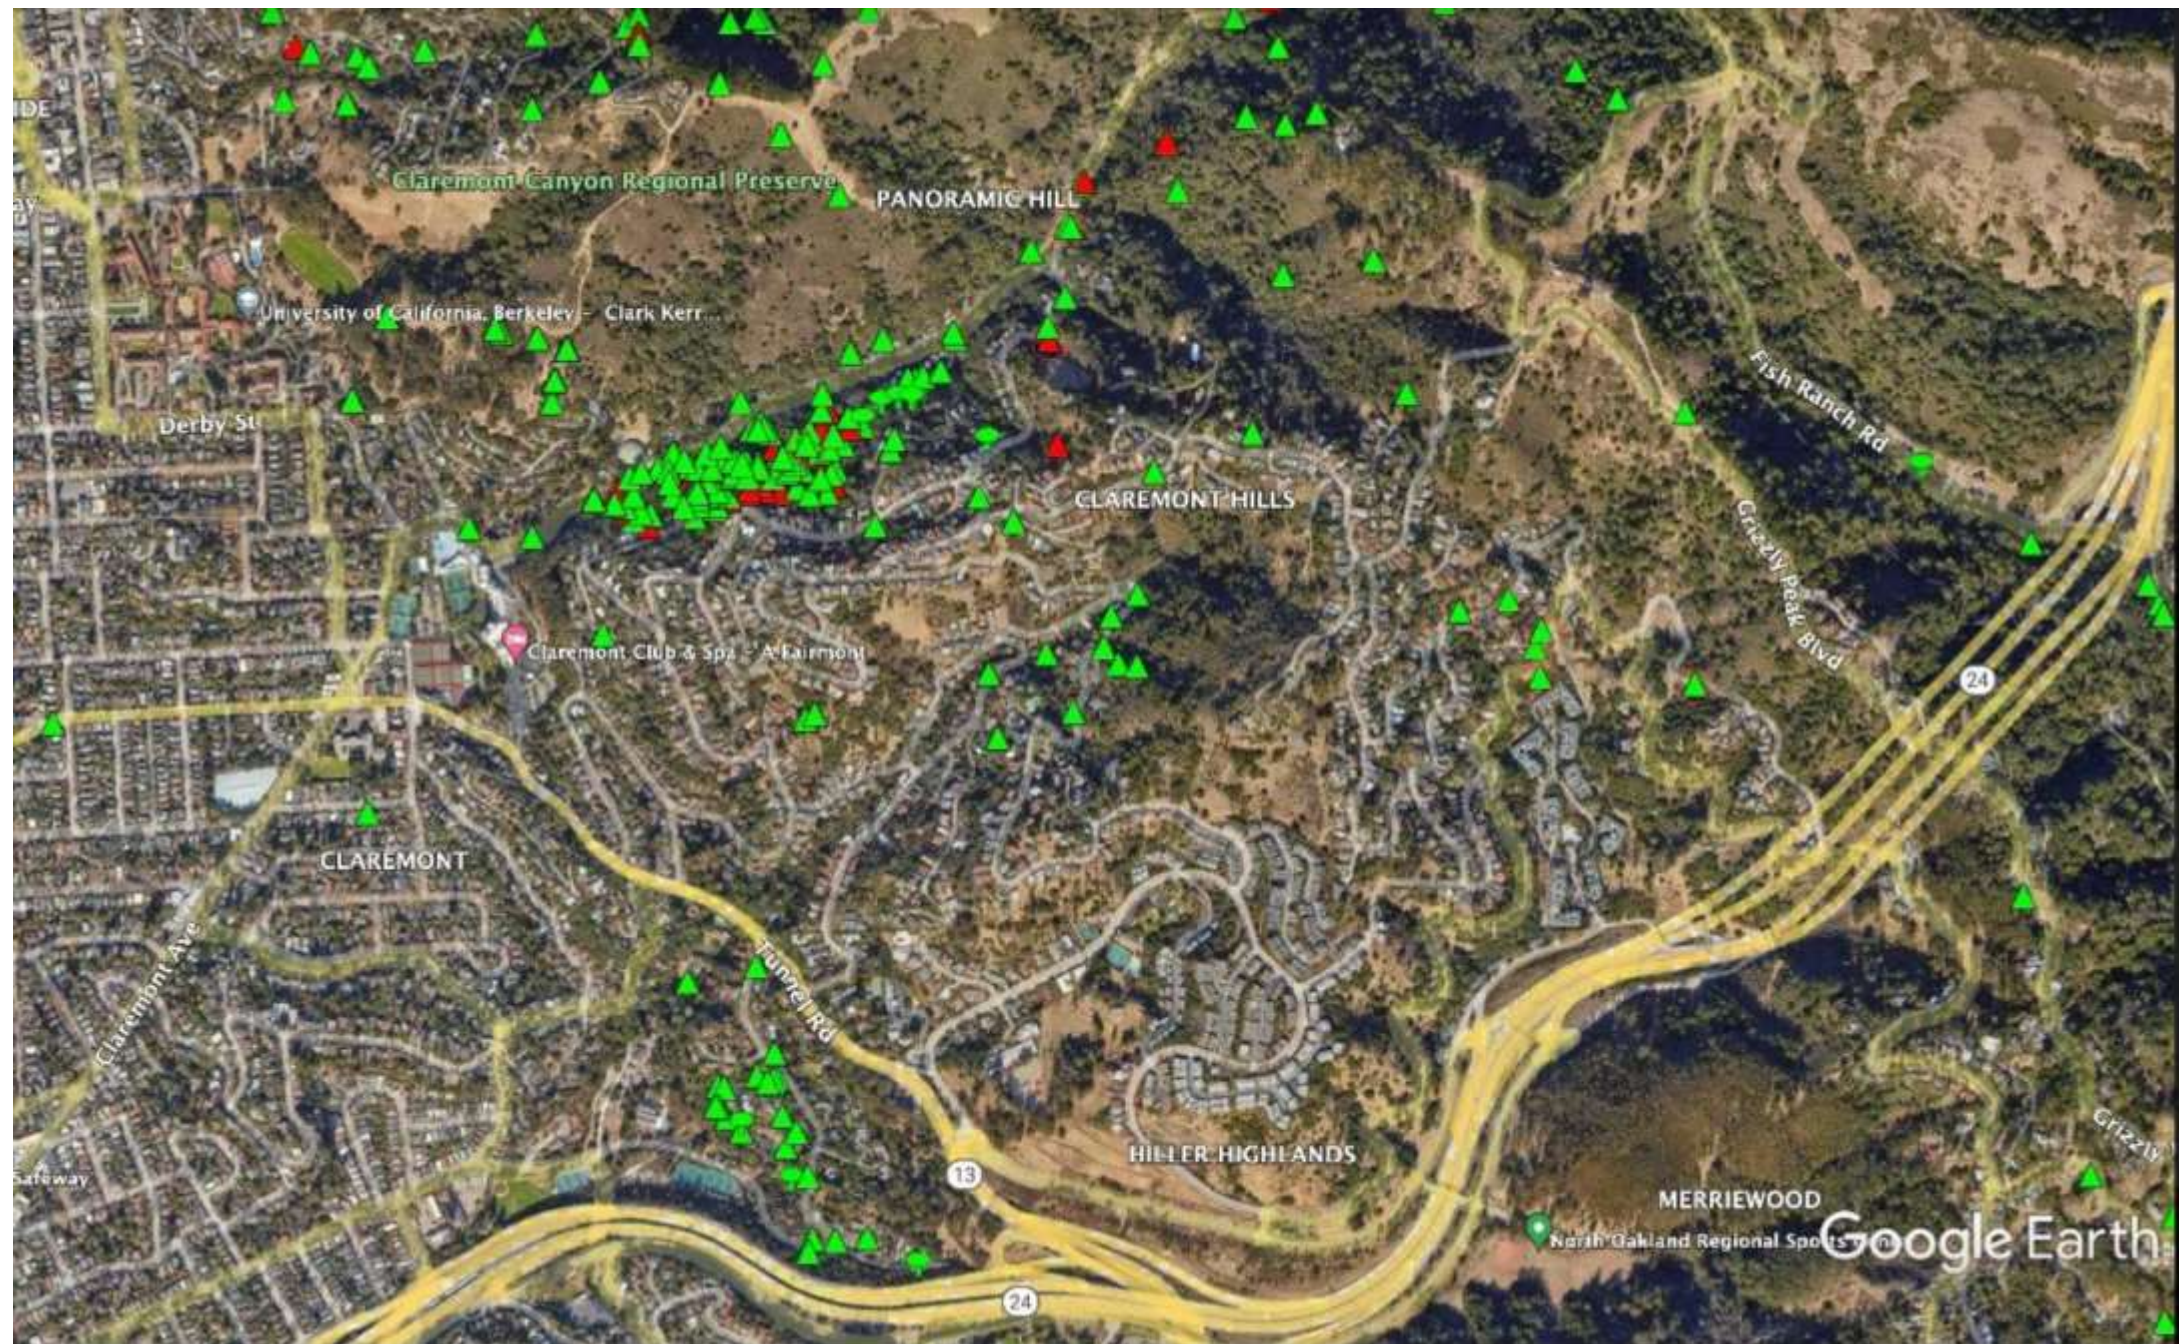

# SOD Blitz Sampling in the East Bay

Suggested Sampling Locations

More info at [www.sodblitz.org](http://www.sodblitz.org)

# North Berkeley

Richmond  
El Cerrito

# Claremont

Mount Diablo

Lafayette  
Rossmoor

Orinda  
Moraga

Sibley  
Huckleberry

Joaquin Miller  
Shepherd Cnyn

Cull canyon  
Hayward

Knowland  
Chabot

Leona Heights  
Leona Canyon  
Redwood St Pa