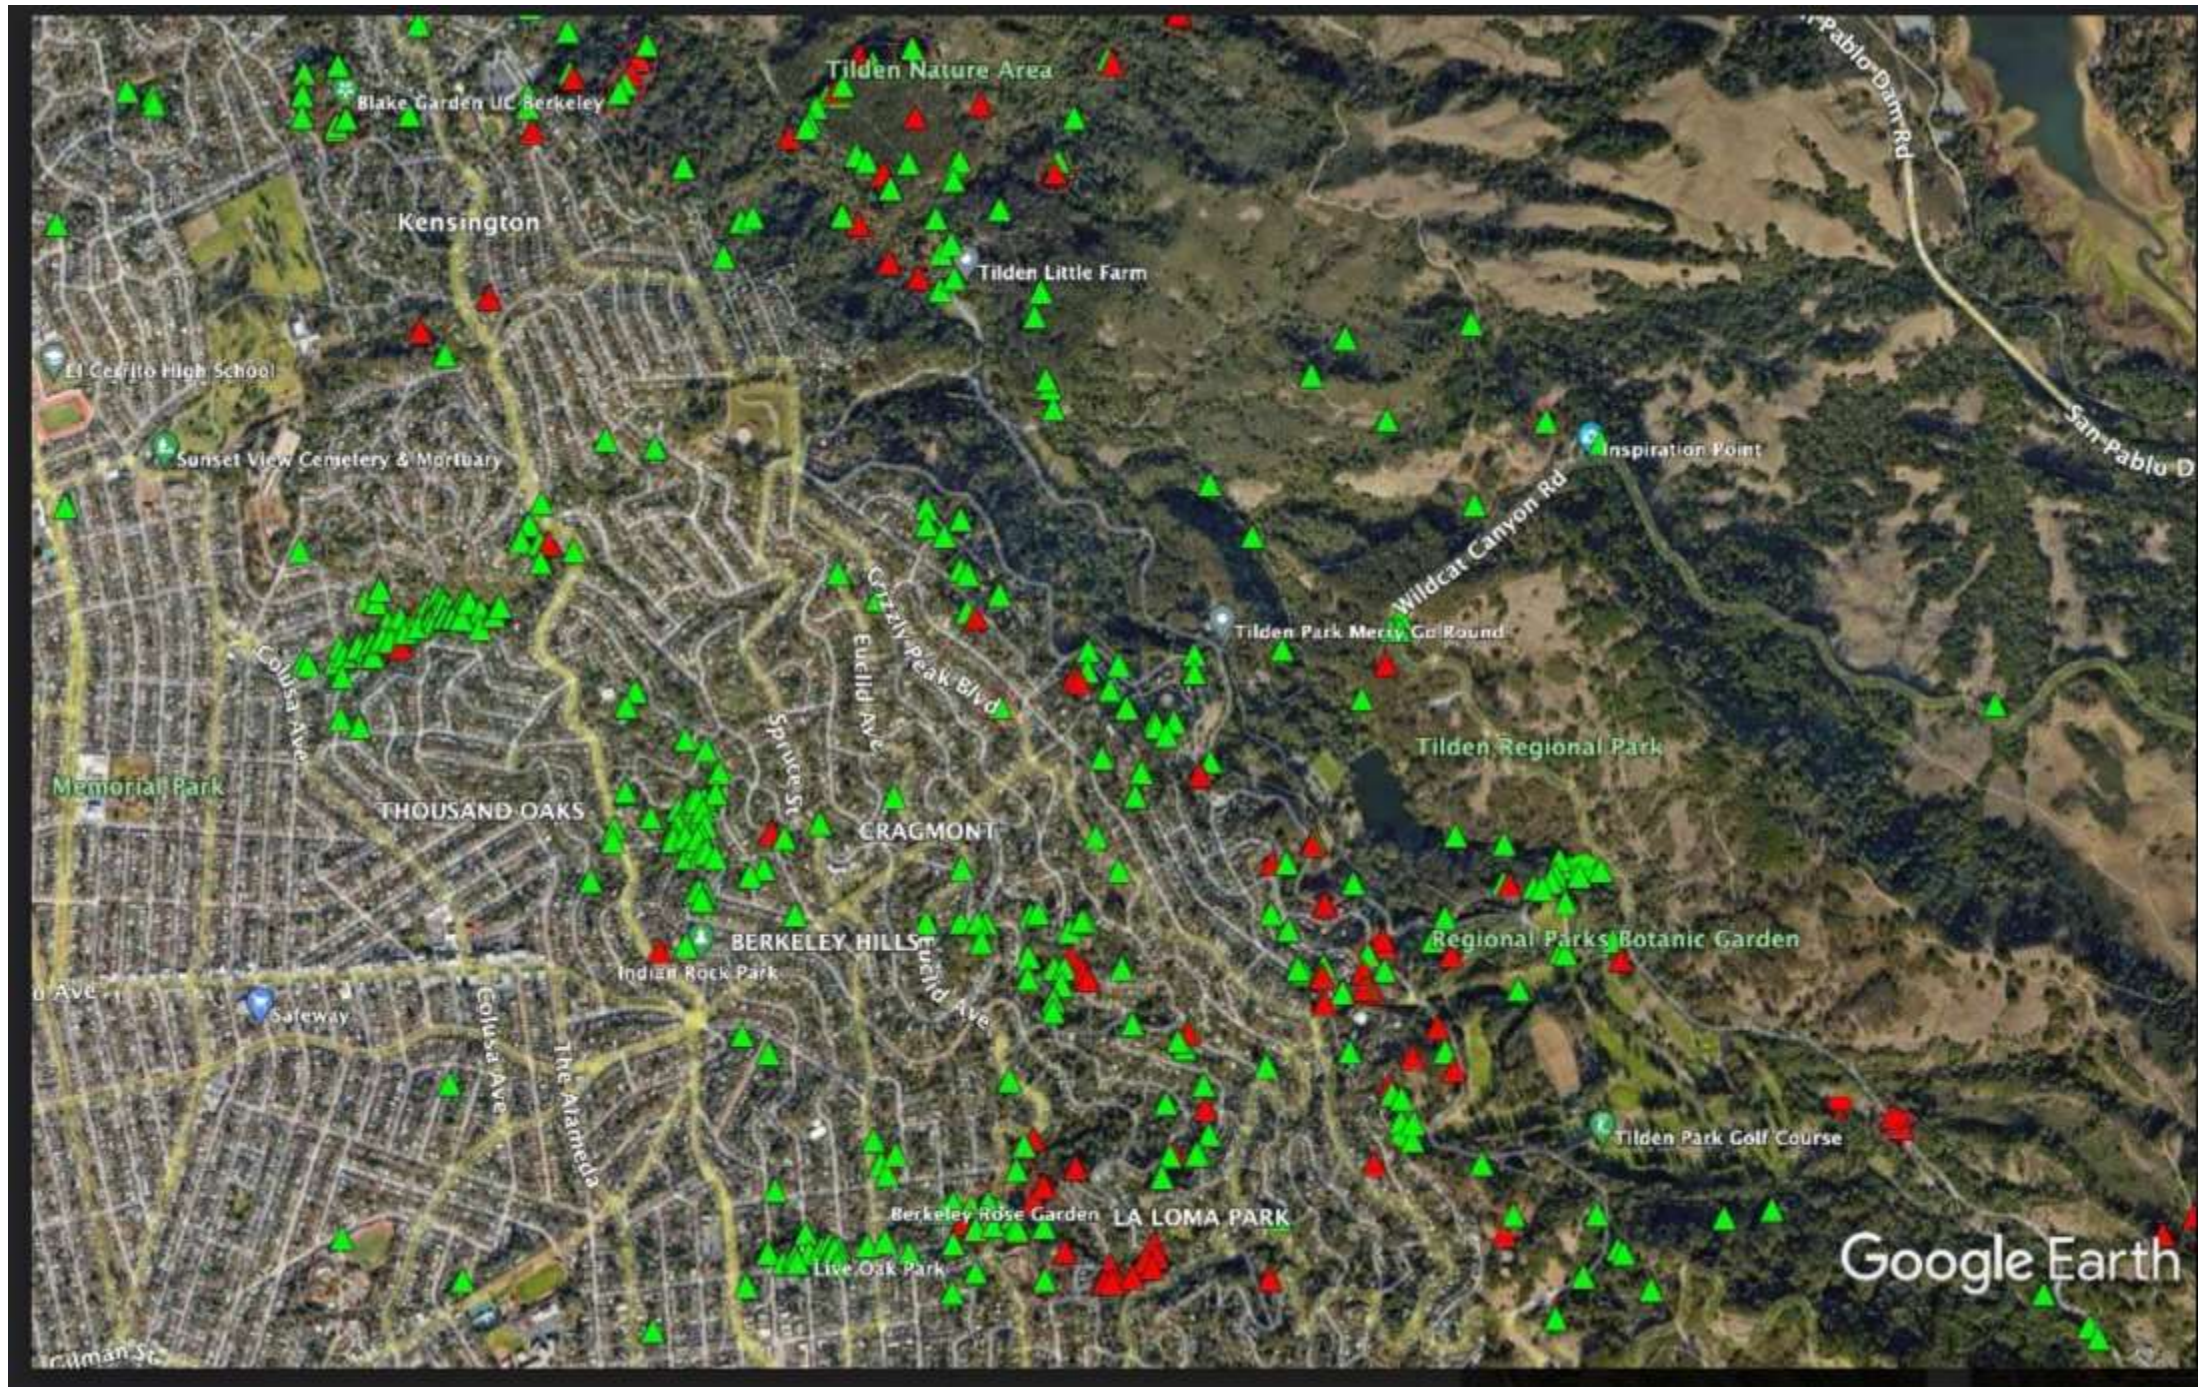

# SOD Blitz Sampling in the East Bay

Suggested Sampling Locations

More info at [www.sodblitz.org](http://www.sodblitz.org)

# North Berkeley

Richmond  
El Cerrito

# Claremont

Mount Diablo

Lafayette  
Rossmoor

Orinda  
Moraga

Sibley  
Huckleberry

Joaquin Miller  
Shepherd Cnyn

Cull canyon  
Hayward

Knowland  
Chabot

Leona Heights  
Leona Canyon  
Redwood St Pa