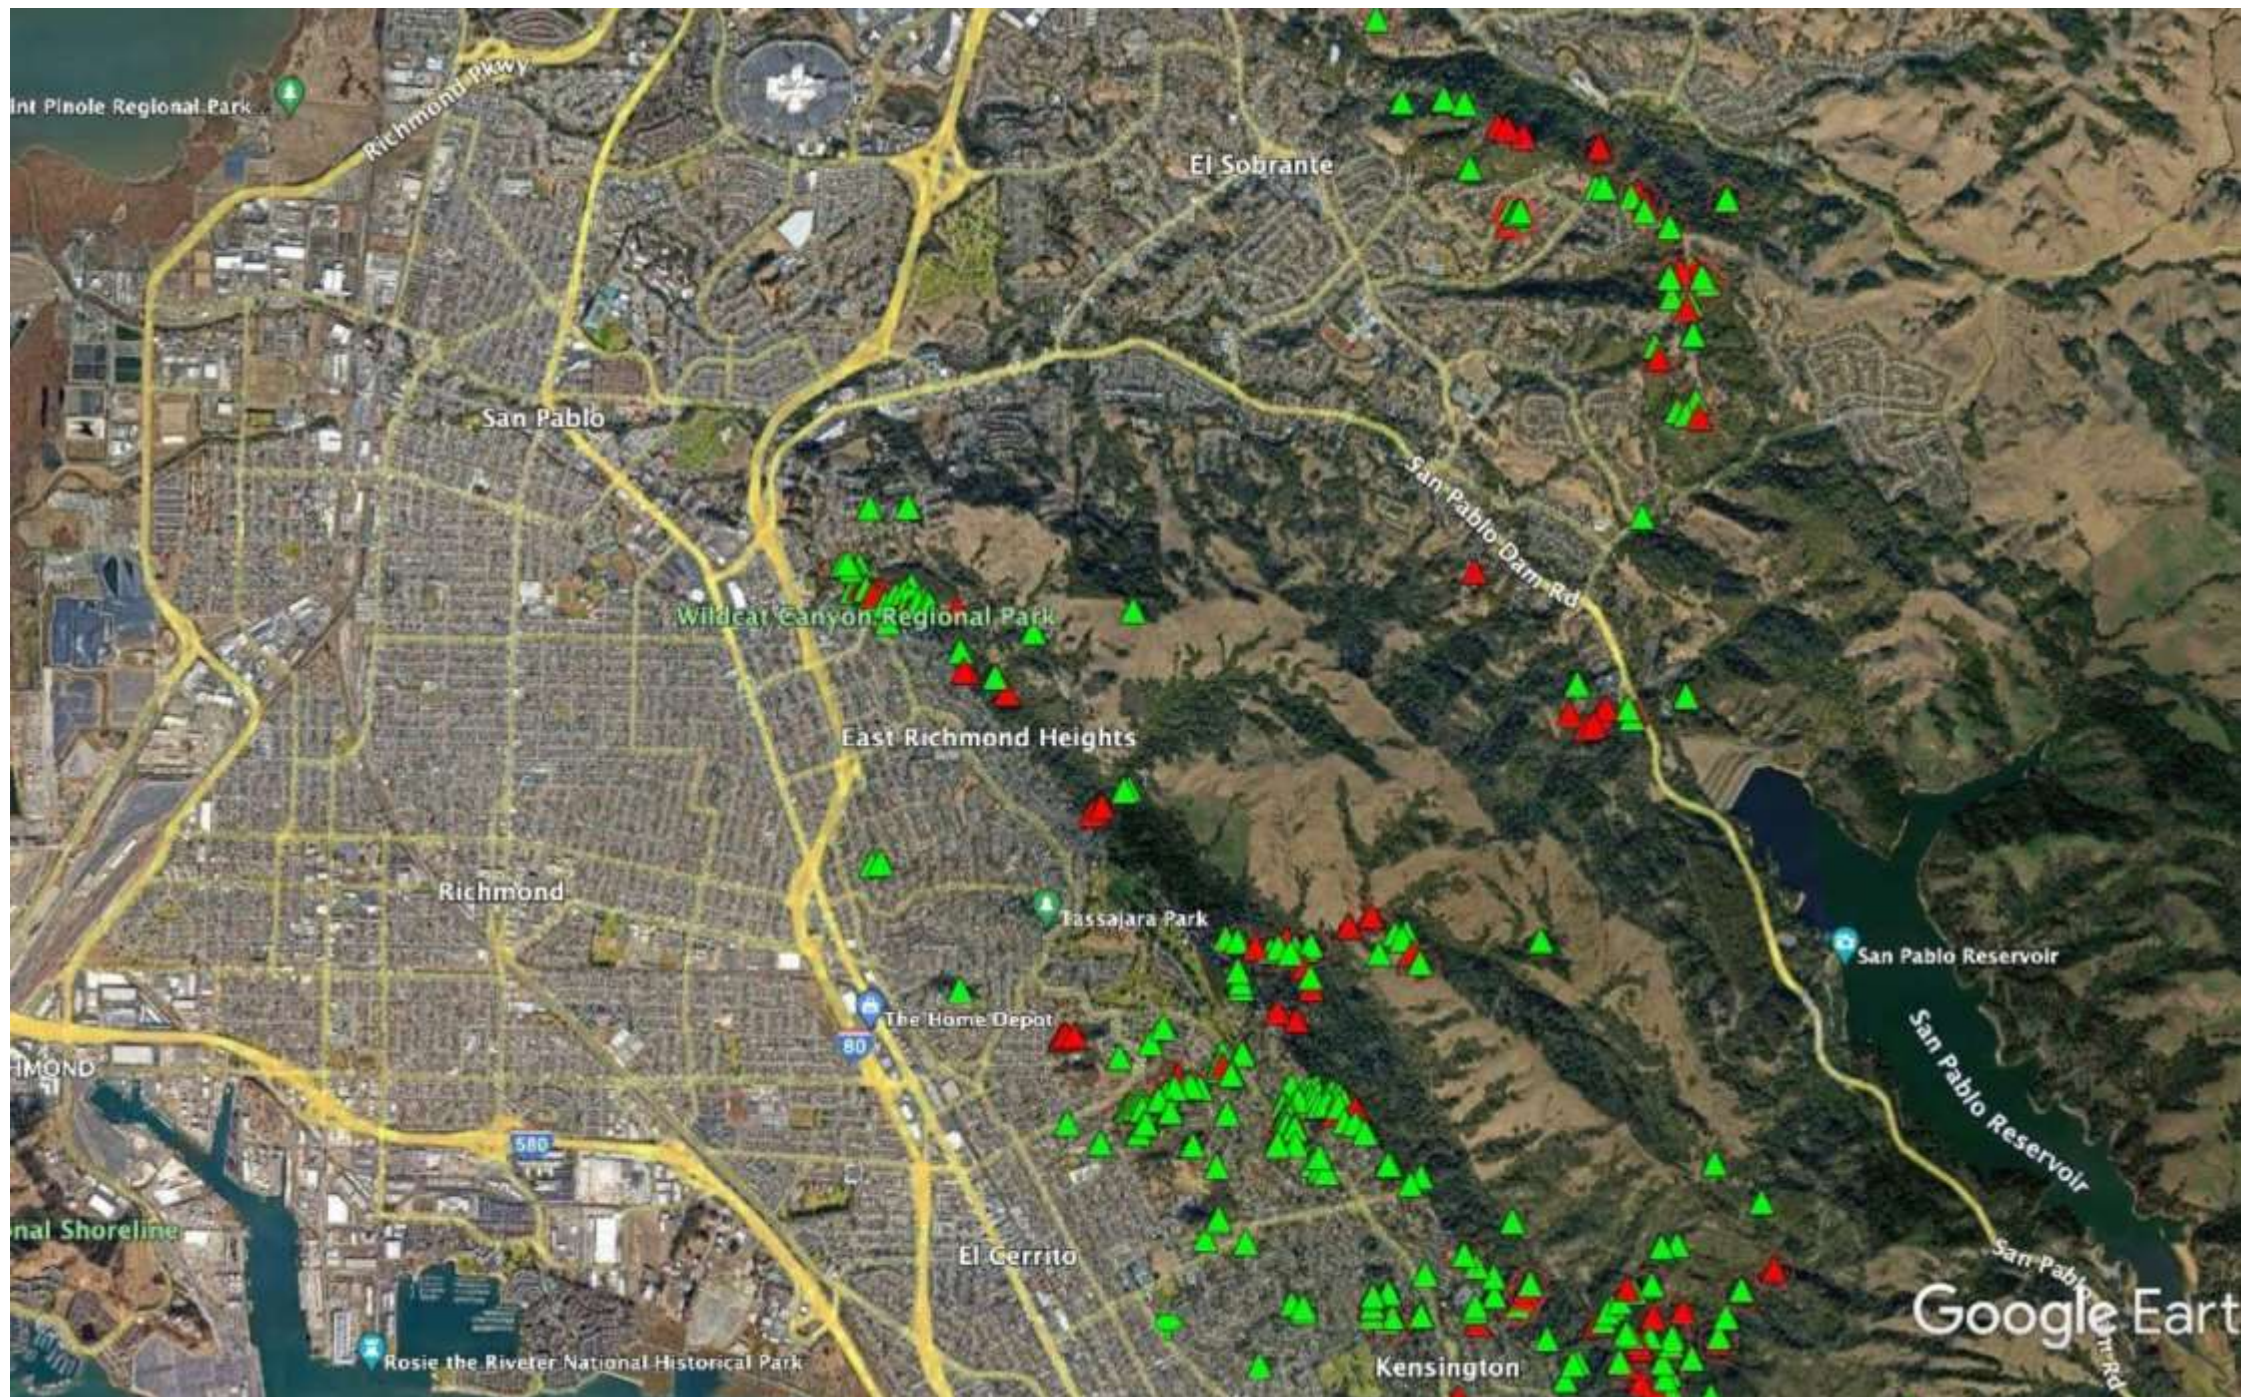

# SOD Blitz Sampling in the East Bay

Suggested Sampling Locations

More info at [www.sodblitz.org](http://www.sodblitz.org)

# North Berkeley

Richmond  
El Cerrito

# Claremont

Mount Diablo

Lafayette  
Rossmoor

Orinda  
Moraga

Sibley  
Huckleberry

Joaquin Miller  
Shepherd Cnyn

Cull canyon  
Hayward

Knowland  
Chabot

Leona Heights  
Leona Canyon  
Redwood St Pa